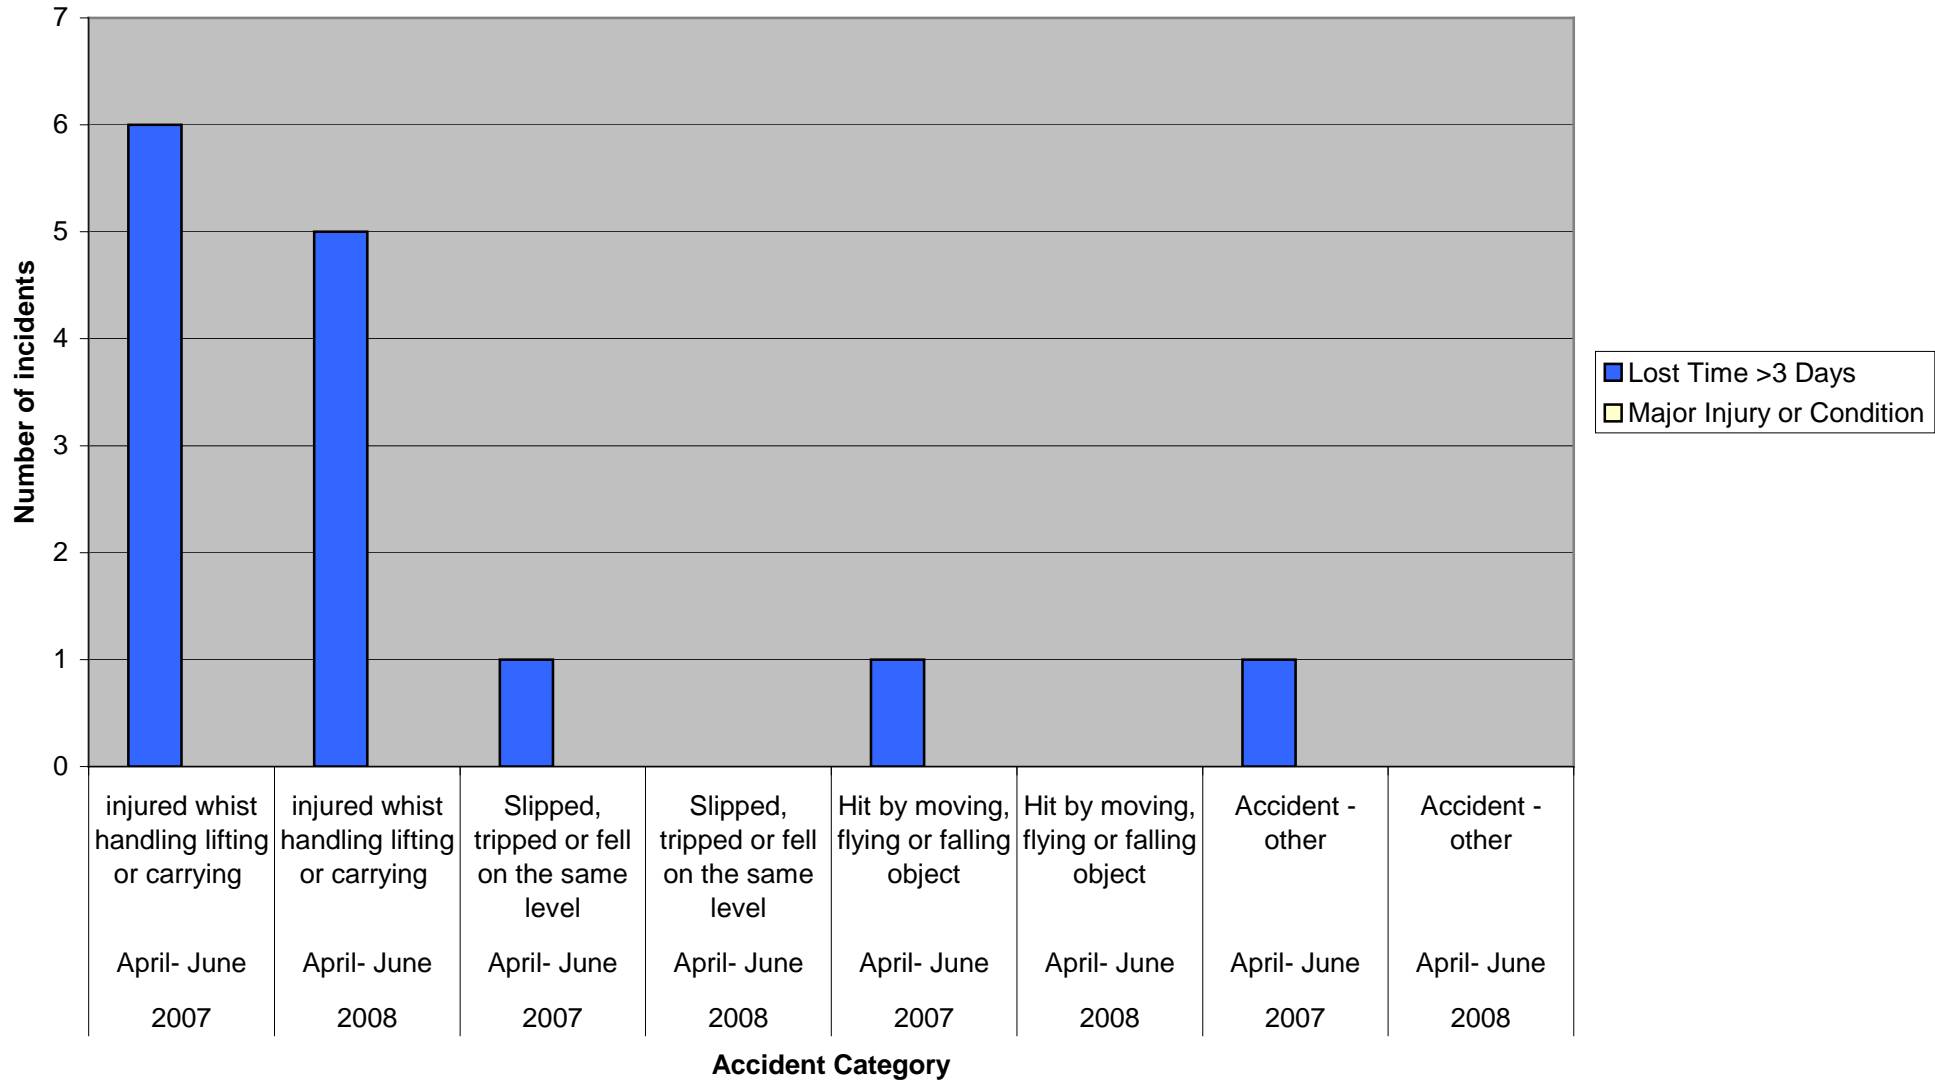

Reportable accidents comparison - Directorate of the Environment 2007 v's 2008

Reportable accident comparison - Directorate of Education & Leisure 2007 v's 2008

Reportable accident comparison - Directorate of Social Services 2007 v's 2008

Reportable accident comparison - Chief Executives Directorate 2007 v's 2008