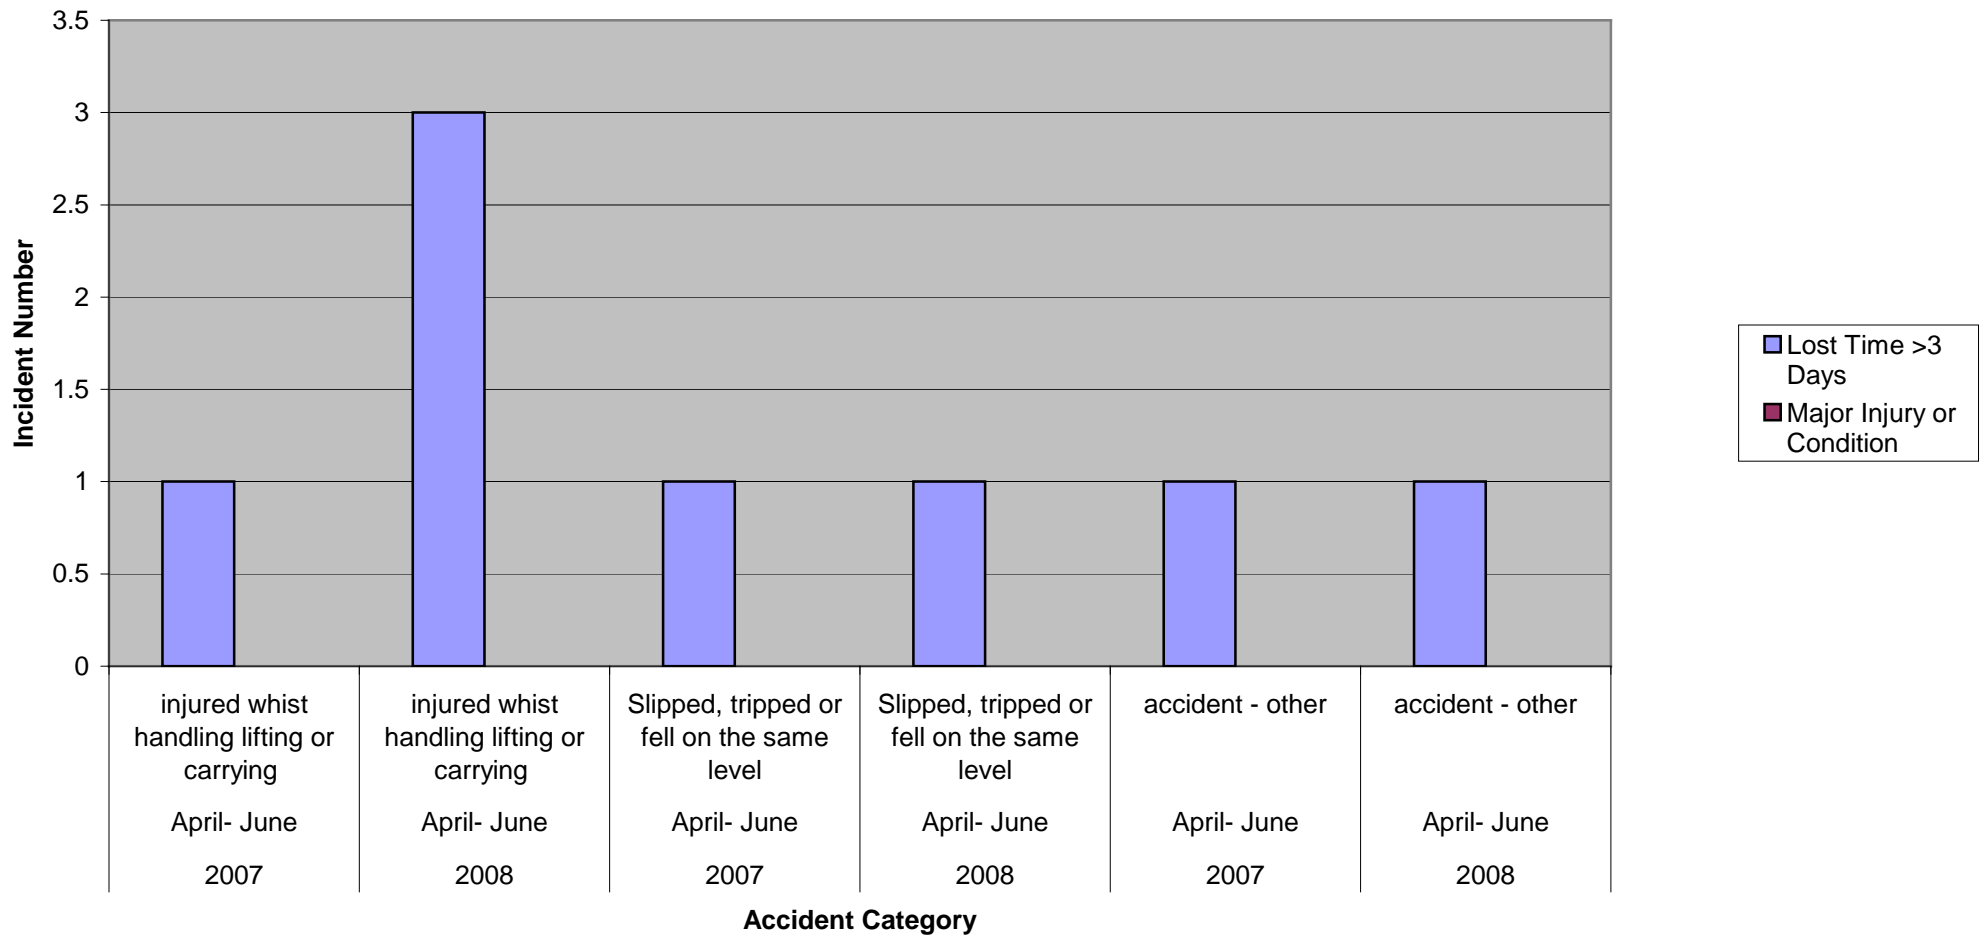

Reportable accidents comparison - Directorate of the Environment 2007 v's 2008

Reportable accident comparison - Directorate of Education & Leisure 2007 v's 2008

Reportable accident comparison - Directorate of Social Services 2007 v's 2008

Reportable accident comparison - Chief Executives Directorate 2007 v's 2008