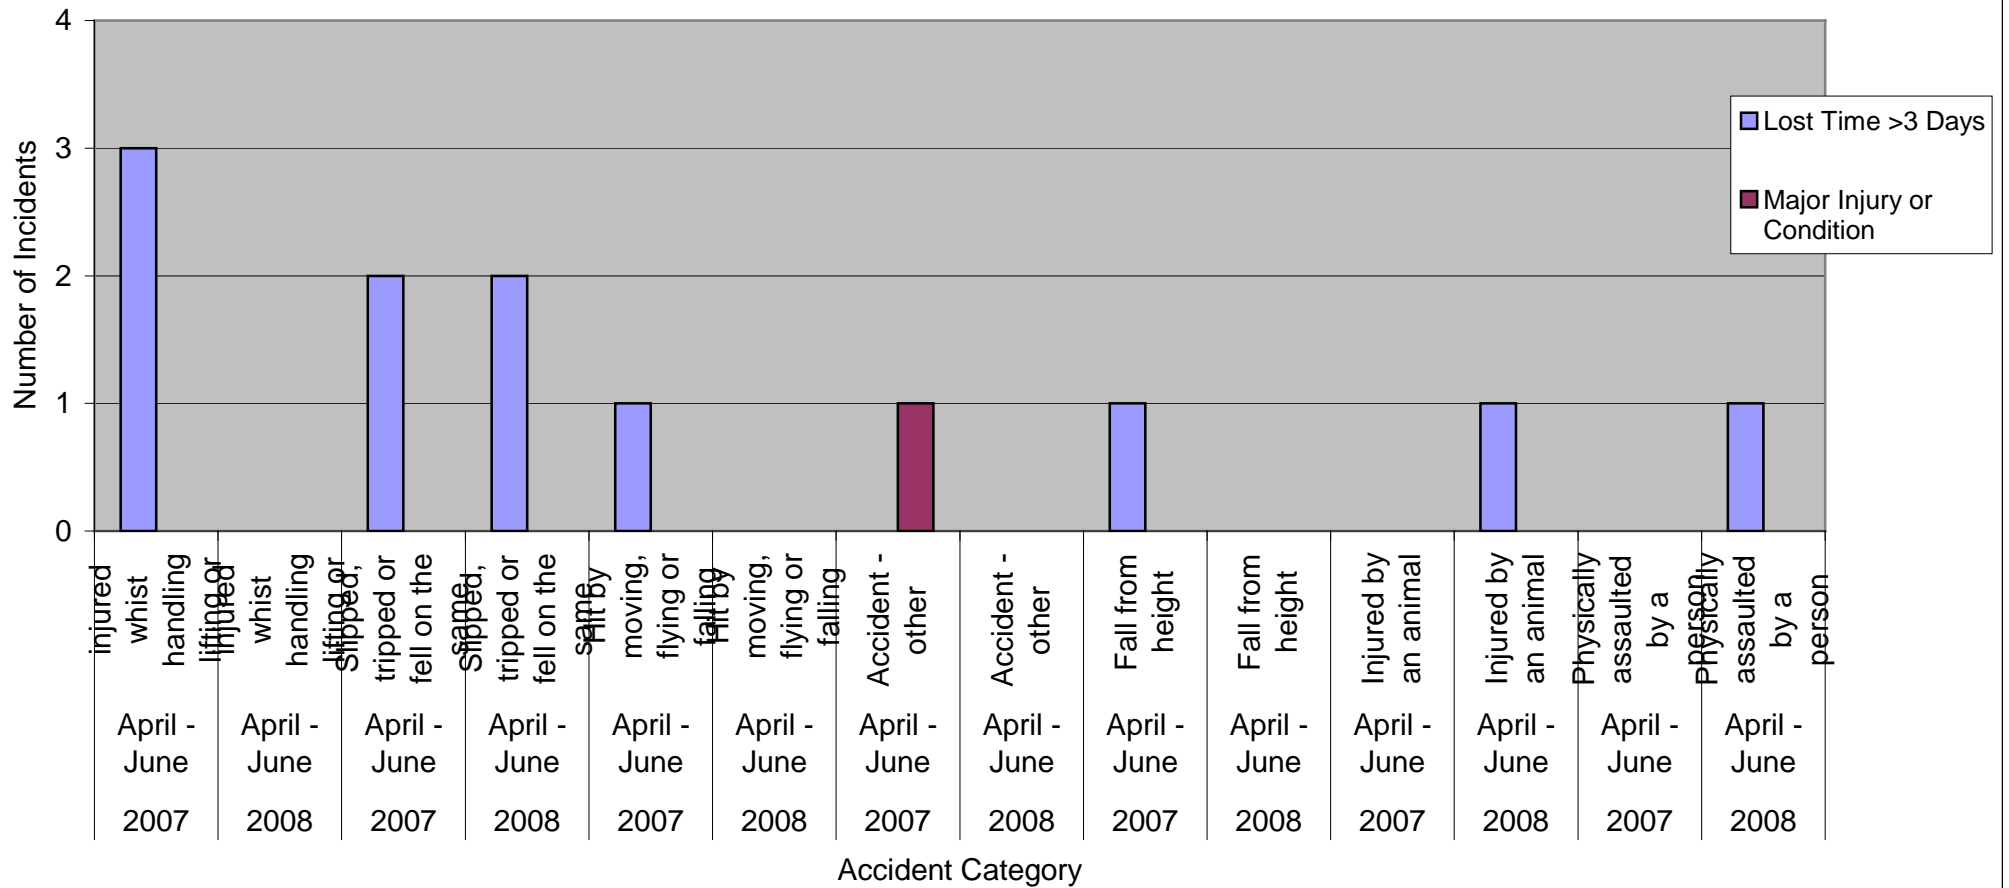

Reportable accidents comparison - Directorate of the Environment 2007 v's 2008

Reportable accident comparison - Directorate of Education & Leisure 2007 v's 2008

Reportable accident comparison - Directorate of Social Services 2007 v's 2008

Reportable accident comparison - Chief Executives Directorate 2007 v's 2008